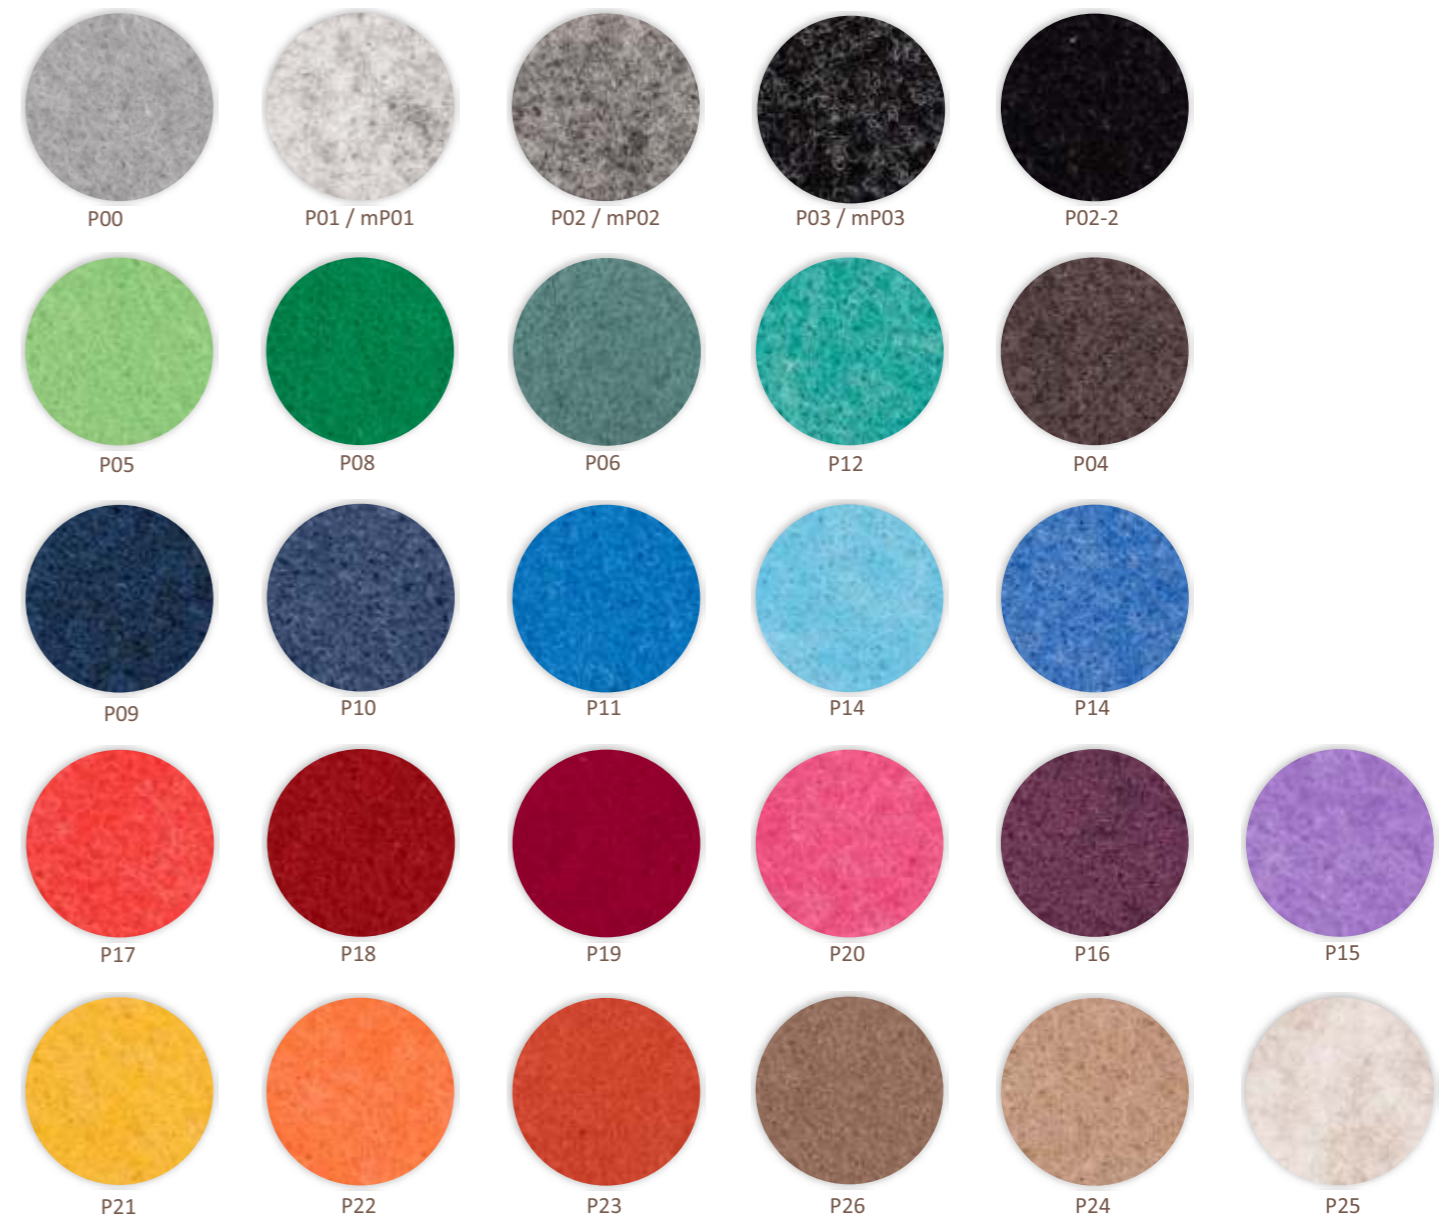

FINE RECYCLED PET FELT

* the slight fluctuations +/-5% of specified parameters, as well as the presence of small inclusions of colours in recycled felt are the reason of production process. It can not be a matter of complaint.