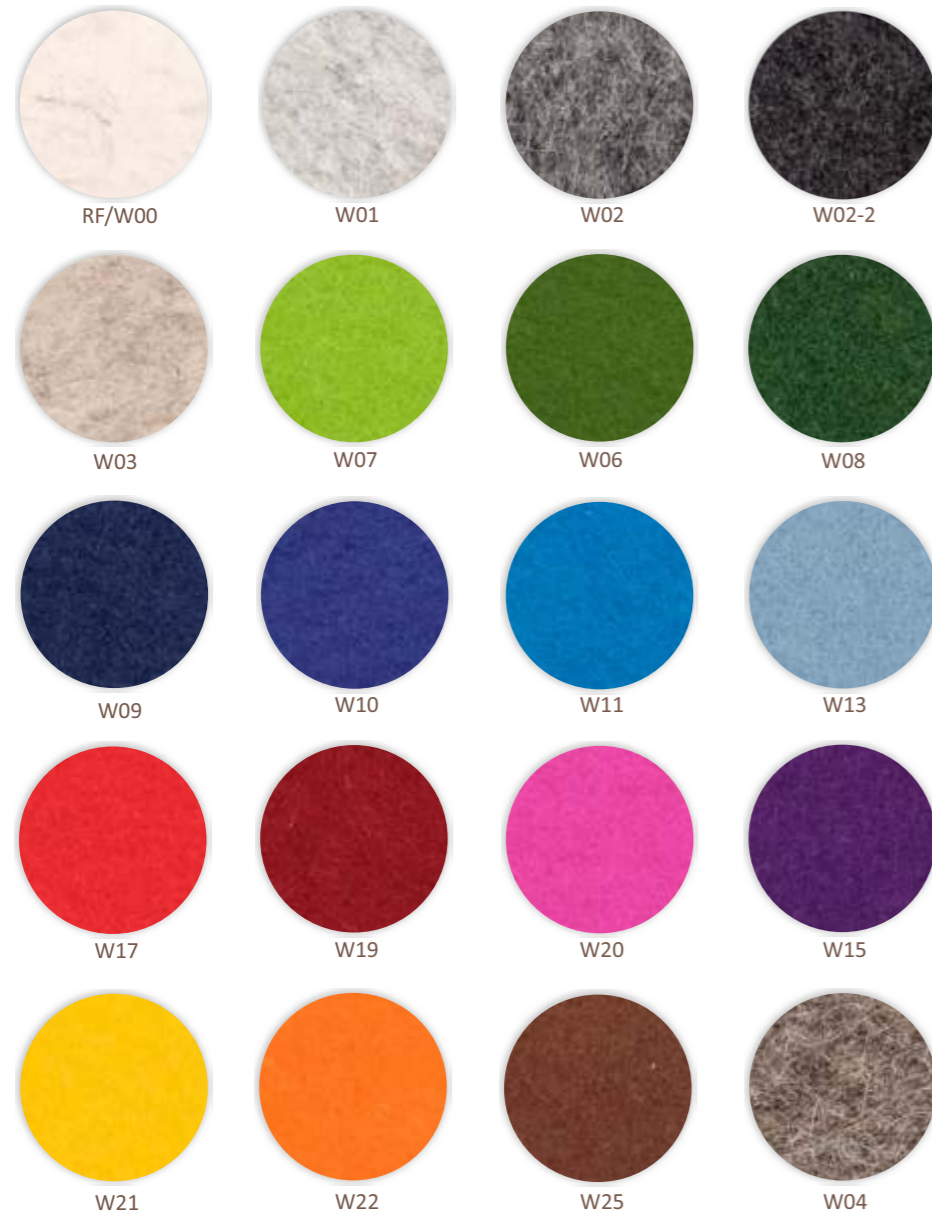

100% WOLLFILZ / Symbol_W (100% WO)

3mm, 800 g/m²